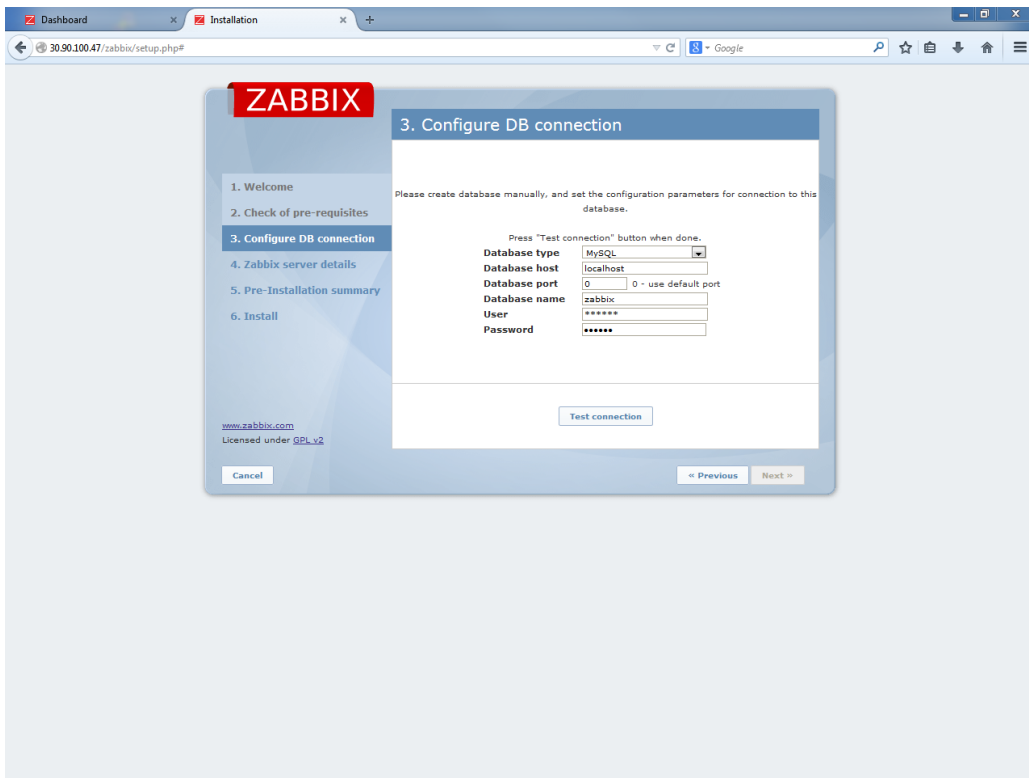

Figure 6: Liste des appareils réseaux ajoutés

The screenshot shows a web application interface for managing network racks. The page title is 'Support - Informatique'. The navigation menu includes 'Parc', 'Outils', 'Plugins', and 'Configuration'. The current page is 'Baies'. The interface features a search bar with the text 'contient' and a 'Rechercher' button. Below the search bar, there are options for 'Affichage (nombre d'éléments)' set to '50' and 'Page courante en PDF paysage'. The main content area displays a table with the following data:

Figure 7: Liste des baies réseaux ajoutés

Figure 10: Fluke réseau

III/Projet de supervision Zabbix

Figure 11: tape 1 installation Zabbix

Figure 12: Etape 2 installation Zabbix

Figure 13: Etape 3 installation Zabbix

Figure 14: Etape 4 installation Zabbix

Figure 15: Etape 5 installation Zabbix

Figure 16: Etape finale installation Zabbix

The screenshot shows the Zabbix dashboard interface. The main content area is titled 'PERSONAL DASHBOARD' and contains several widgets: