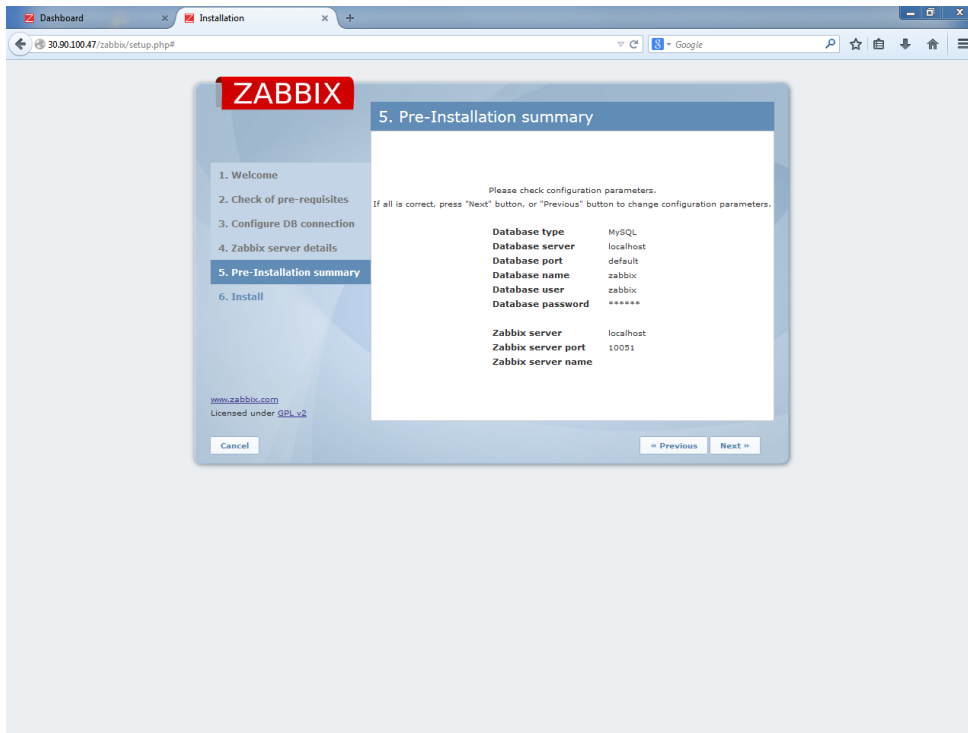

Figure 6: Liste des appareils réseaux ajoutés

The screenshot shows a web application interface for managing network racks. The page title is 'Support - Informatique'. The navigation menu includes 'Parc', 'Outils', 'Plugins', and 'Configuration'. The current page is 'Baies'. The interface features a search bar with the text 'contient' and a 'Rechercher' button. Below the search bar, there are options for 'Affichage (nombre d'éléments)' set to '50' and 'Page courante en PDF paysage'. The main content area displays a table with the following data:

Figure 7: Liste des baies réseaux ajoutés

Figure 10: Fluke réseau

III/Projet de supervision Zabbix

Figure 11: tape 1 installation Zabbix

Figure 12: Etape 2 installation Zabbix

Figure 13: Etape 3 installation Zabbix

Figure 14: Etape 4 installation Zabbix

Figure 15: Etape 5 installation Zabbix

Figure 16: Etape finale installation Zabbix

The screenshot shows the Zabbix dashboard interface. The main content area is titled 'PERSONAL DASHBOARD' and contains several widgets:

- Status of Zabbix:** A table showing system parameters.

Parameter	Value	Details
Zabbix server is running	Yes	localhost:10051
Number of hosts (enabled/disabled/templates)	39	1 / 0 / 38
Number of items (enabled/disabled/not supported)	69	64 / 0 / 5
Number of triggers (enabled/disabled [problem/ok])	43	43 / 0 [0 / 43]
Number of users (online)	2	1
Required server performance, new values per second	0.93	-
- System status:** A table showing the overall system health.