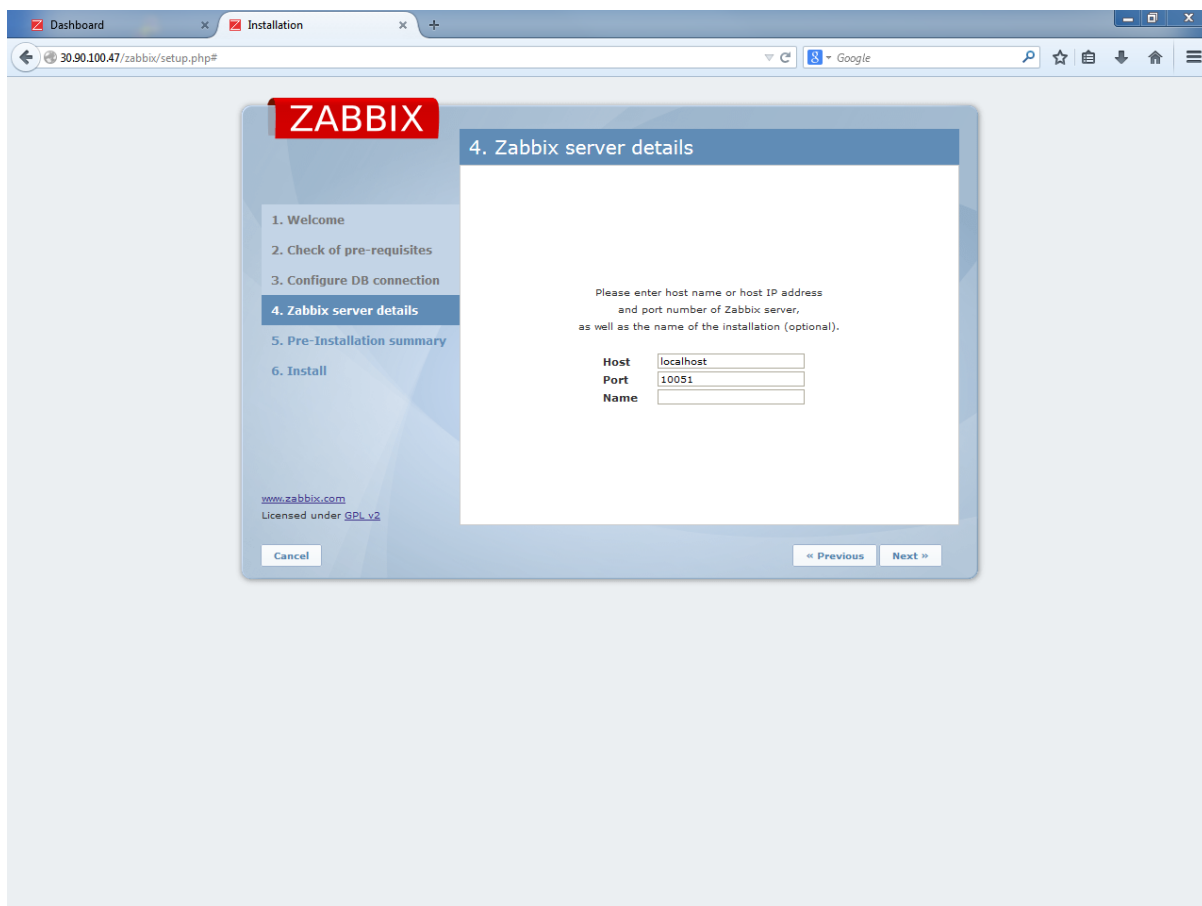

Figure 6: Liste des appareils réseaux ajoutés

The screenshot shows a web application interface for managing network racks. The page title is 'Support - Informatique'. The navigation menu includes 'Parc', 'Outils', 'Plugins', and 'Configuration'. The current page is 'Baies'. The interface features a search bar with the text 'contient' and a 'Rechercher' button. Below the search bar, there are options for 'Affichage (nombre d'éléments)' set to '50' and 'Page courante en PDF paysage'. The main content area displays a table with the following data:

Figure 7: Liste des baies réseaux ajoutés

Figure 10: Fluke réseau

III/Projet de supervision Zabbix

Figure 11: tape 1 installation Zabbix

Figure 12: Etape 2 installation Zabbix

Figure 13: Etape 3 installation Zabbix

Figure 14: Etape 4 installation Zabbix

Figure 15: Etape 5 installation Zabbix

Figure 16: Etape finale installation Zabbix

The screenshot shows the Zabbix dashboard interface. The main content area is titled 'PERSONAL DASHBOARD' and contains several widgets: